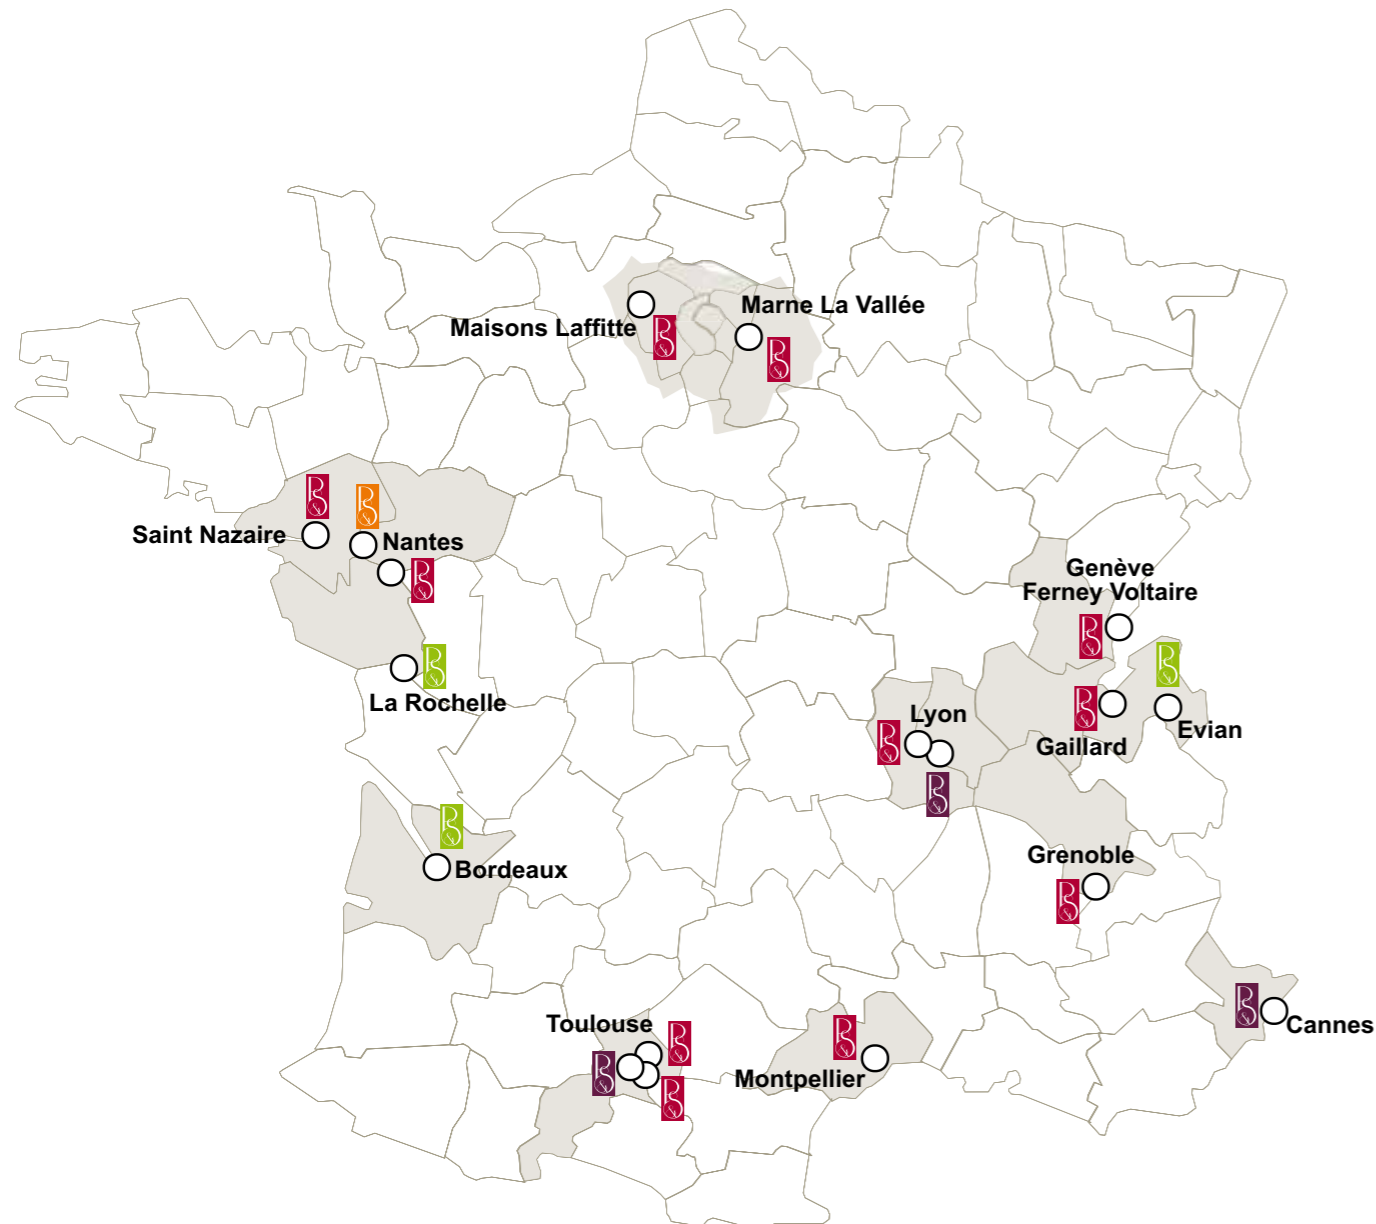

Nos établissements « meetings & events »
The location of our « meetings & events » establishments.